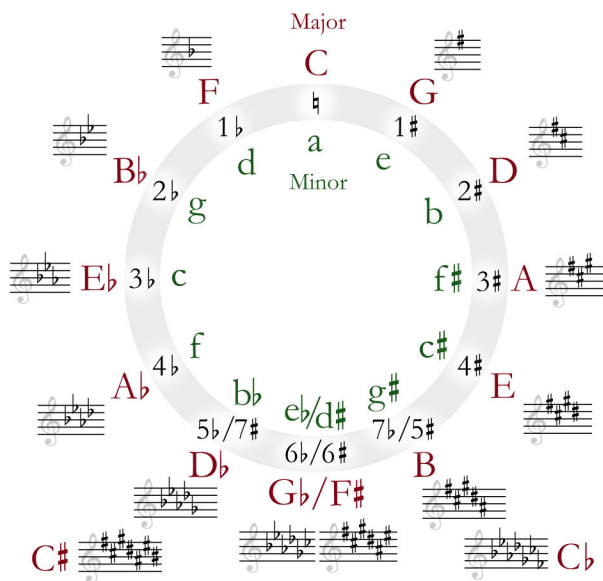

# Preparatory Music Theory DRILL SHEET

Idaho State University

Every Good Bengal  
Does Fantastic

Good Bengals  
Do Fantastic Always

FACE!

All Cows Eat Grass

## Scale Degrees and Names

- 1 Tonic
- 2 Supertonic
- 3 Mediant
- 4 Subdominant
- 5 Dominant
- 6 Submediant
- 7 Leading Tone  
(Subtonic in N. Minor)

# = 1 half step up  
 b = 1 half step down  
 1 whole step = 2 half steps

## Order of #'s and b's

F# C# G# D# A# E# B#

Fat Cats Go Down Alleys Eating Biscuits (or your own!)

Bb Eb Ab Db Gb Cb Fb

BEAD Greatest Common Factor (or your own!)

Wear this sheet out until it crumbles!